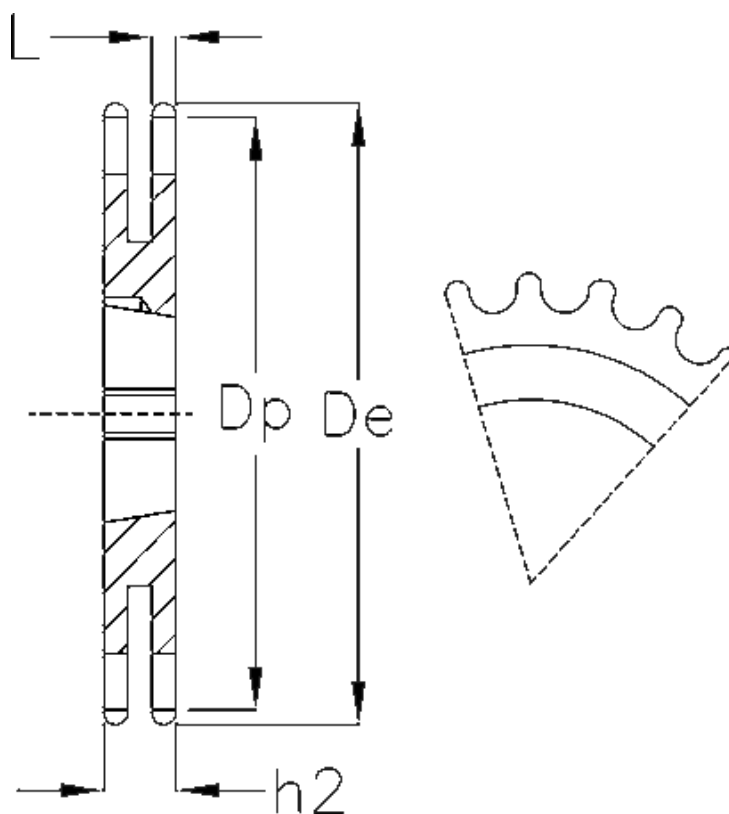

Article number: 616032008017

Description: Taperbored sprocket 16 B-2 Z=17 duplex  
for bushing 2517

## Measures

Buchse = 2517  
C = 2.5  
Chain = 16 B-2  
Chain size = 1" x 17,02 mm  
De = 149  
Dp = 138.22  
H = 47.7  
h2 = 47.7

Material = Stål  
Number of teeth = 17